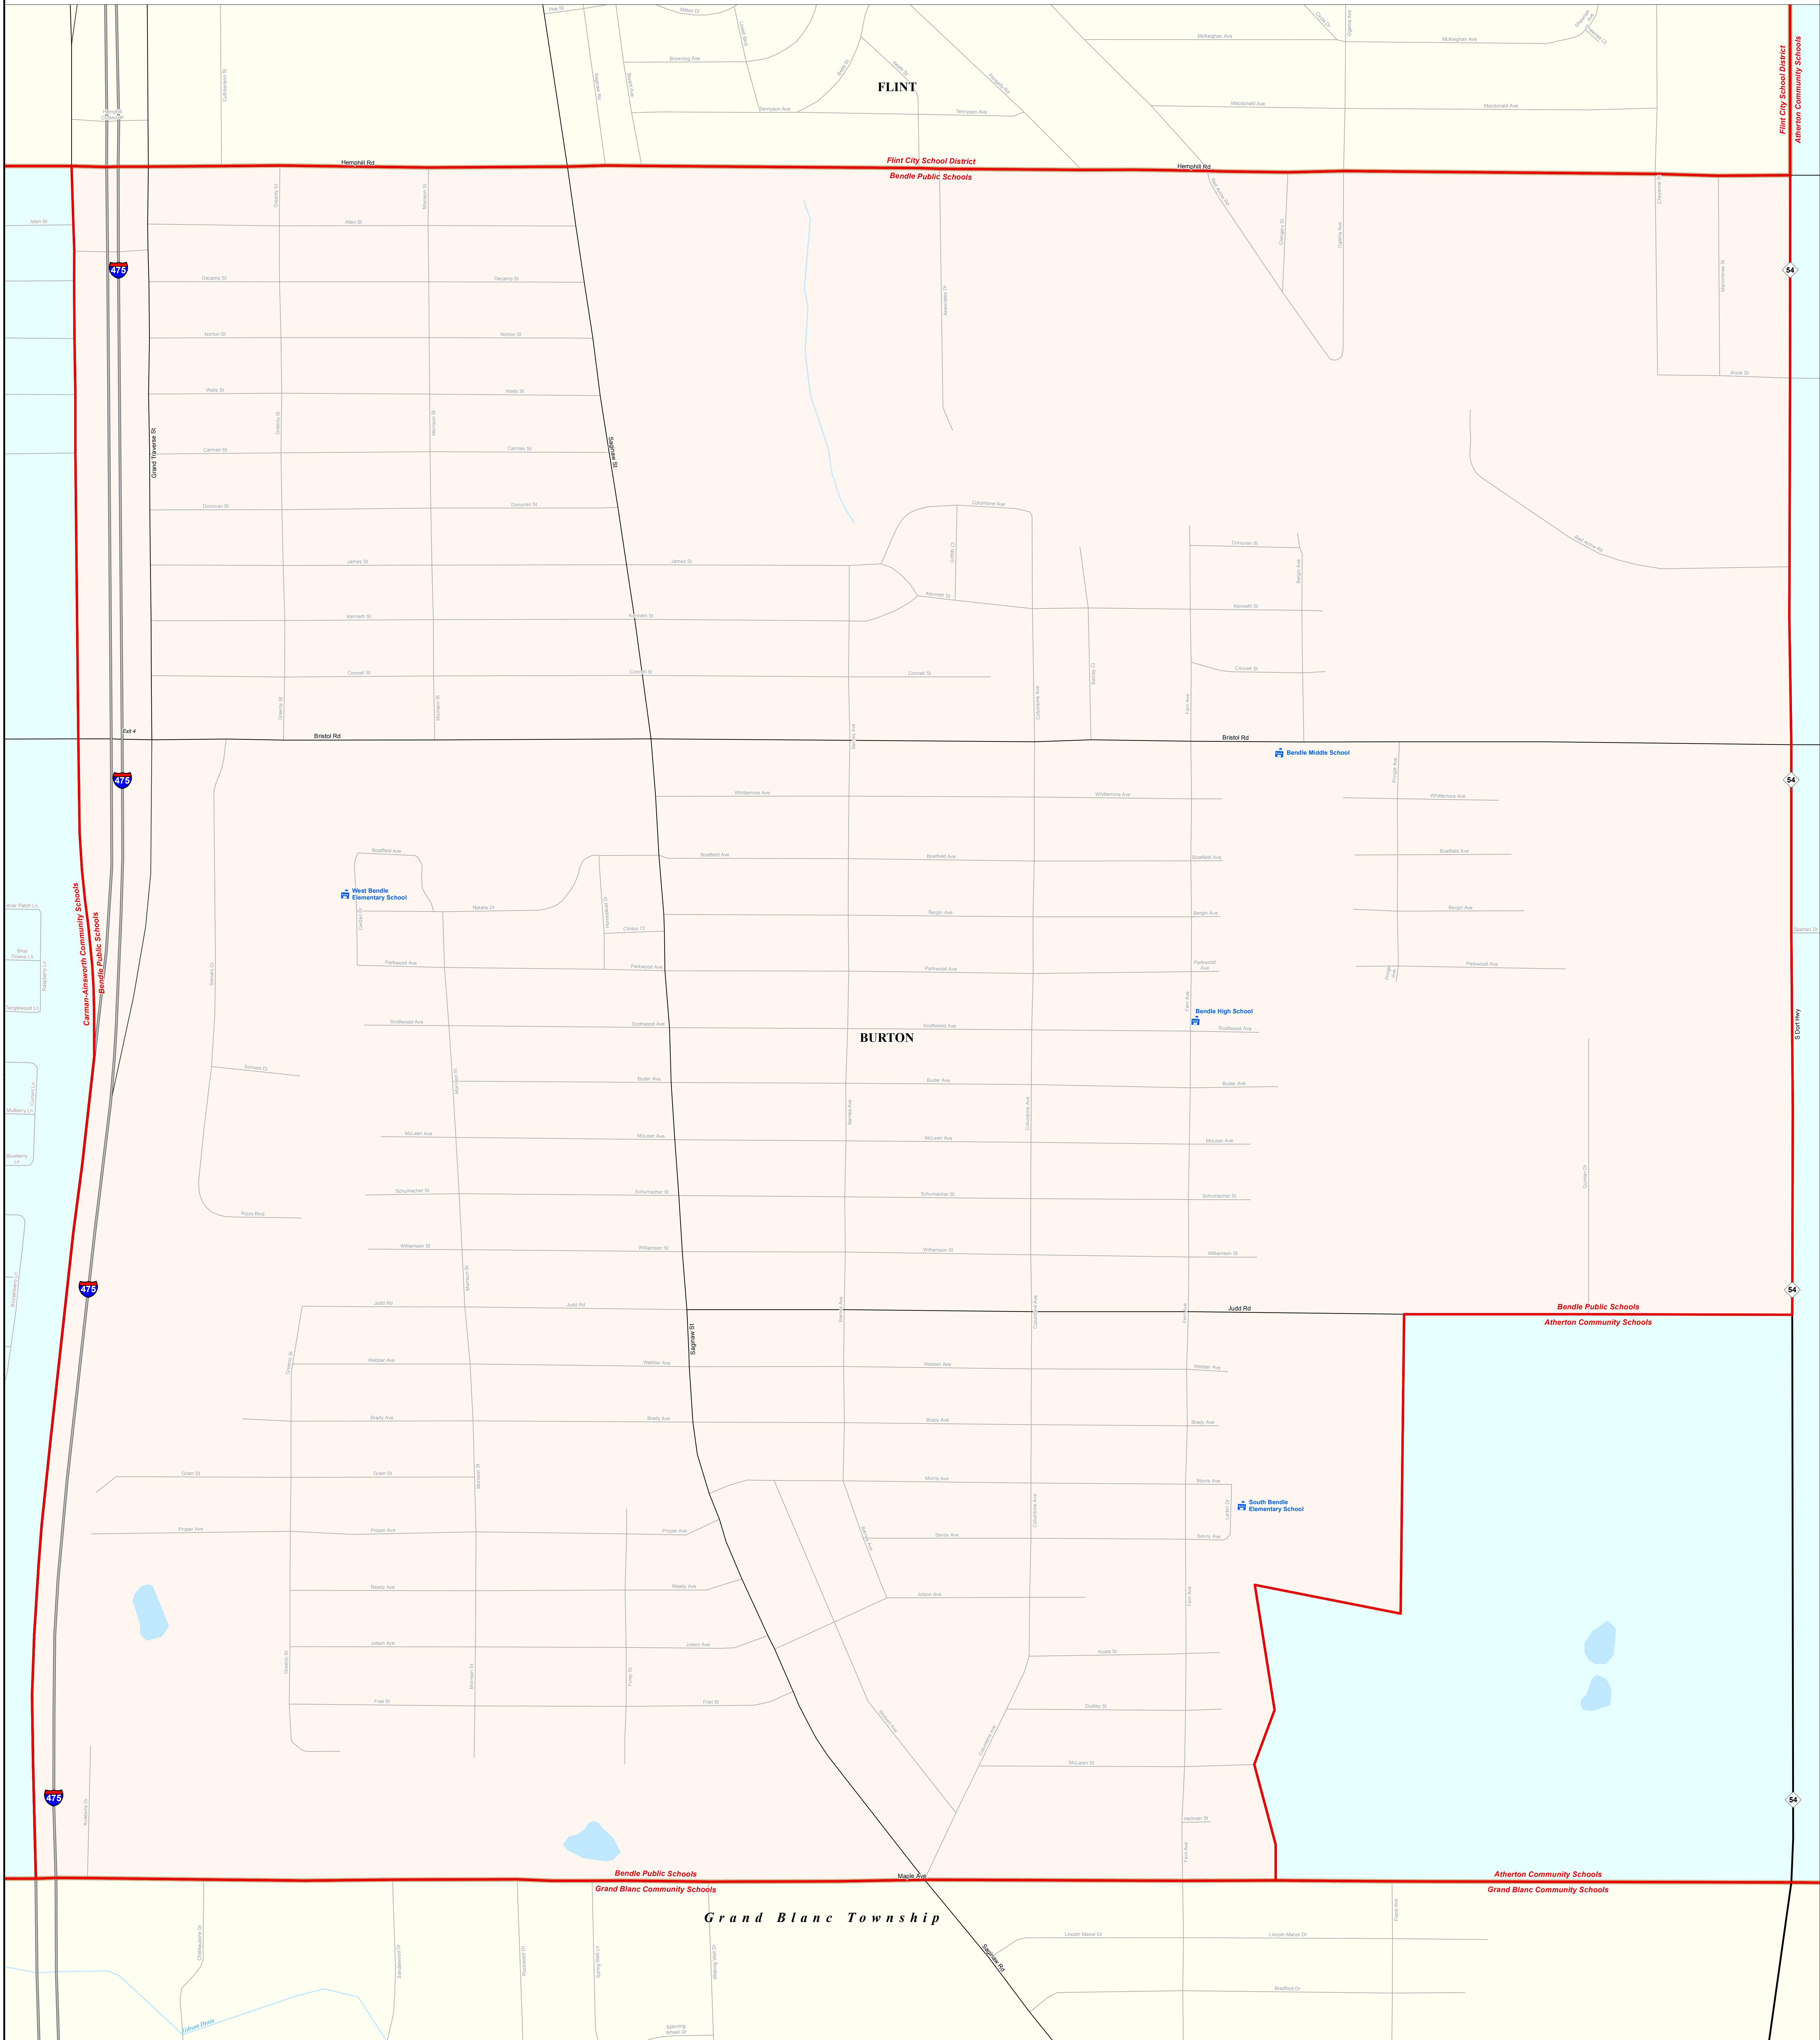

BENDLE PUBLIC SCHOOLS

Genesee ISD

0 0.25 0.5 1 Miles

*Note: Non K-12 School Districts identified with Asterisk (*) in Name

11/14/13

Legend

School District	Unincorporated Place	Railroad
County	School	Water Feature
City	Freeway	River, Stream, or Drain
Township	Highway	
Village	Primary Road	
Census Designated Place	Local Road	

Source: Michigan Geographic Framework, v13a